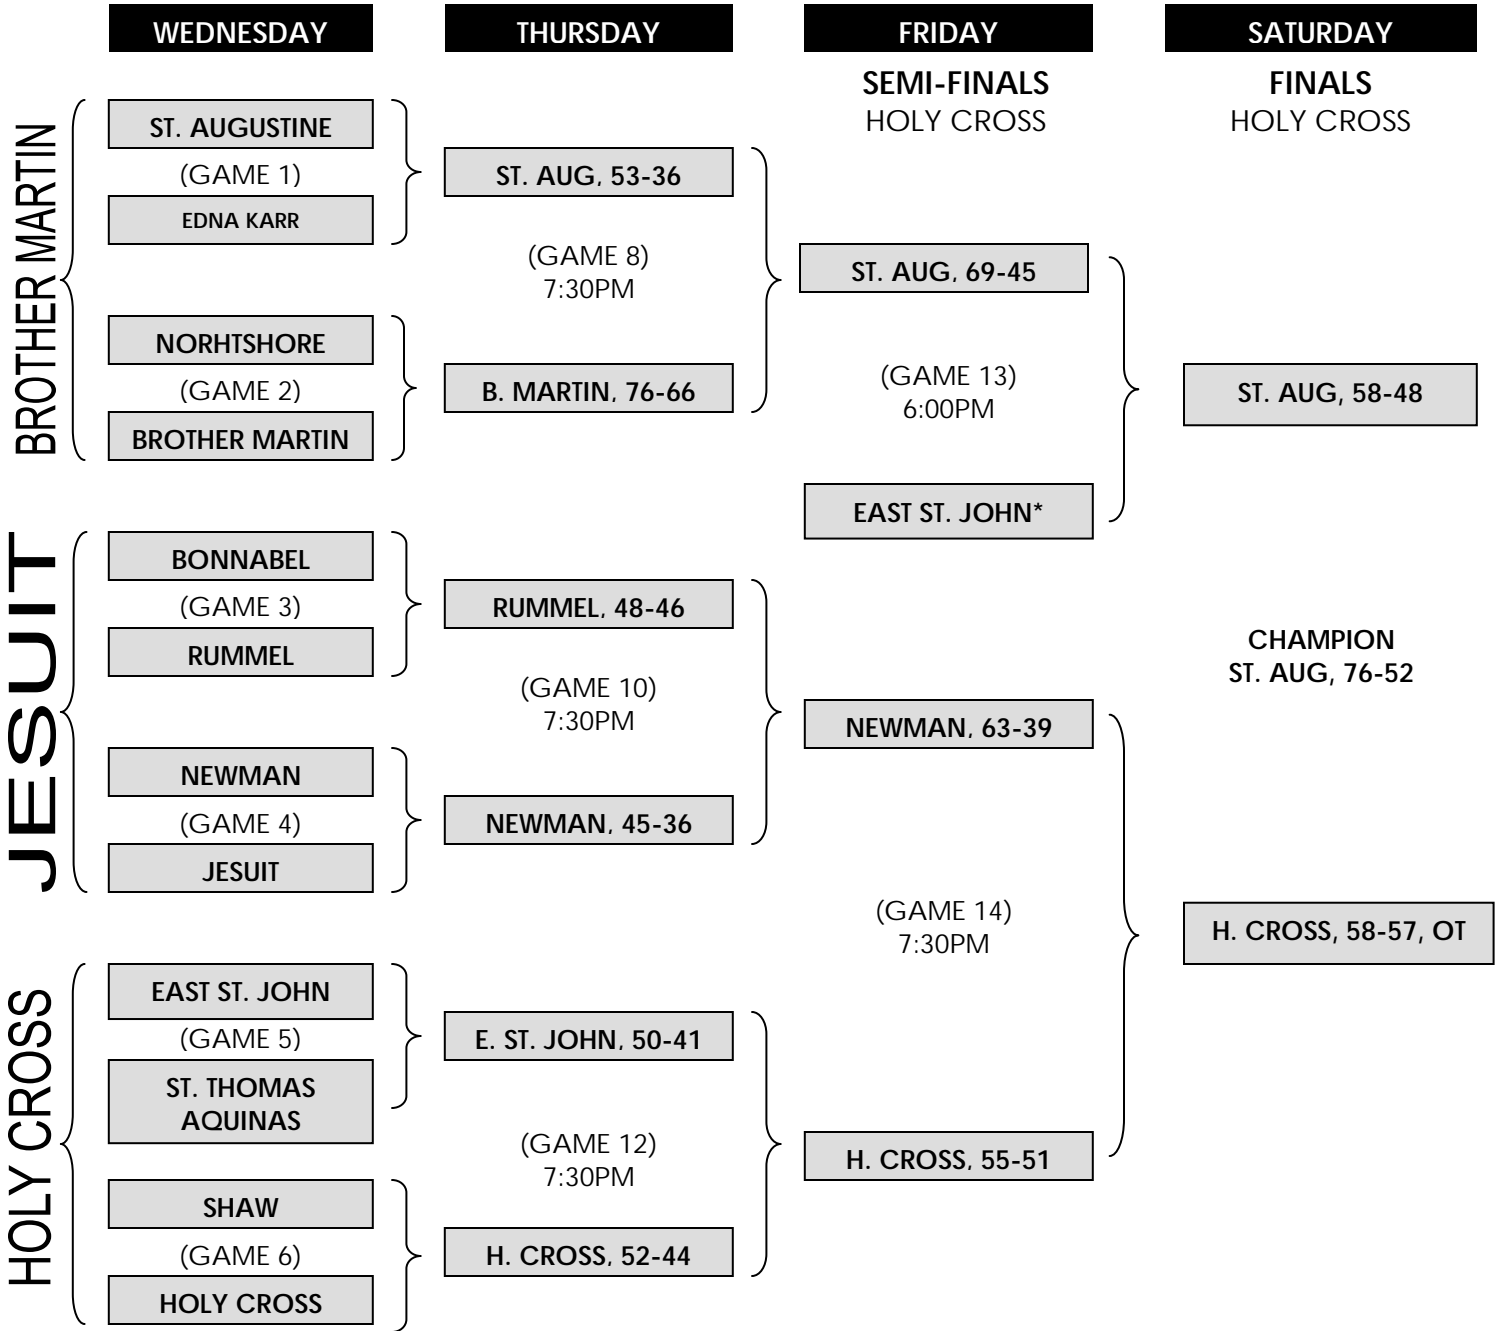

# WINNING BRACKET

WEDNESDAY: 1<sup>st</sup> GAME 6:00PM - 2<sup>nd</sup> GAME 7:30PM

\* TEAM DECIDED BY WILD CARD RESULTS

# LOSING BRACKET

WEDNESDAY: 1<sup>st</sup> GAME 6:00PM - 2<sup>nd</sup> GAME 7:30PM

\* TEAMS DECIDED BY WILD CARD RESULTS