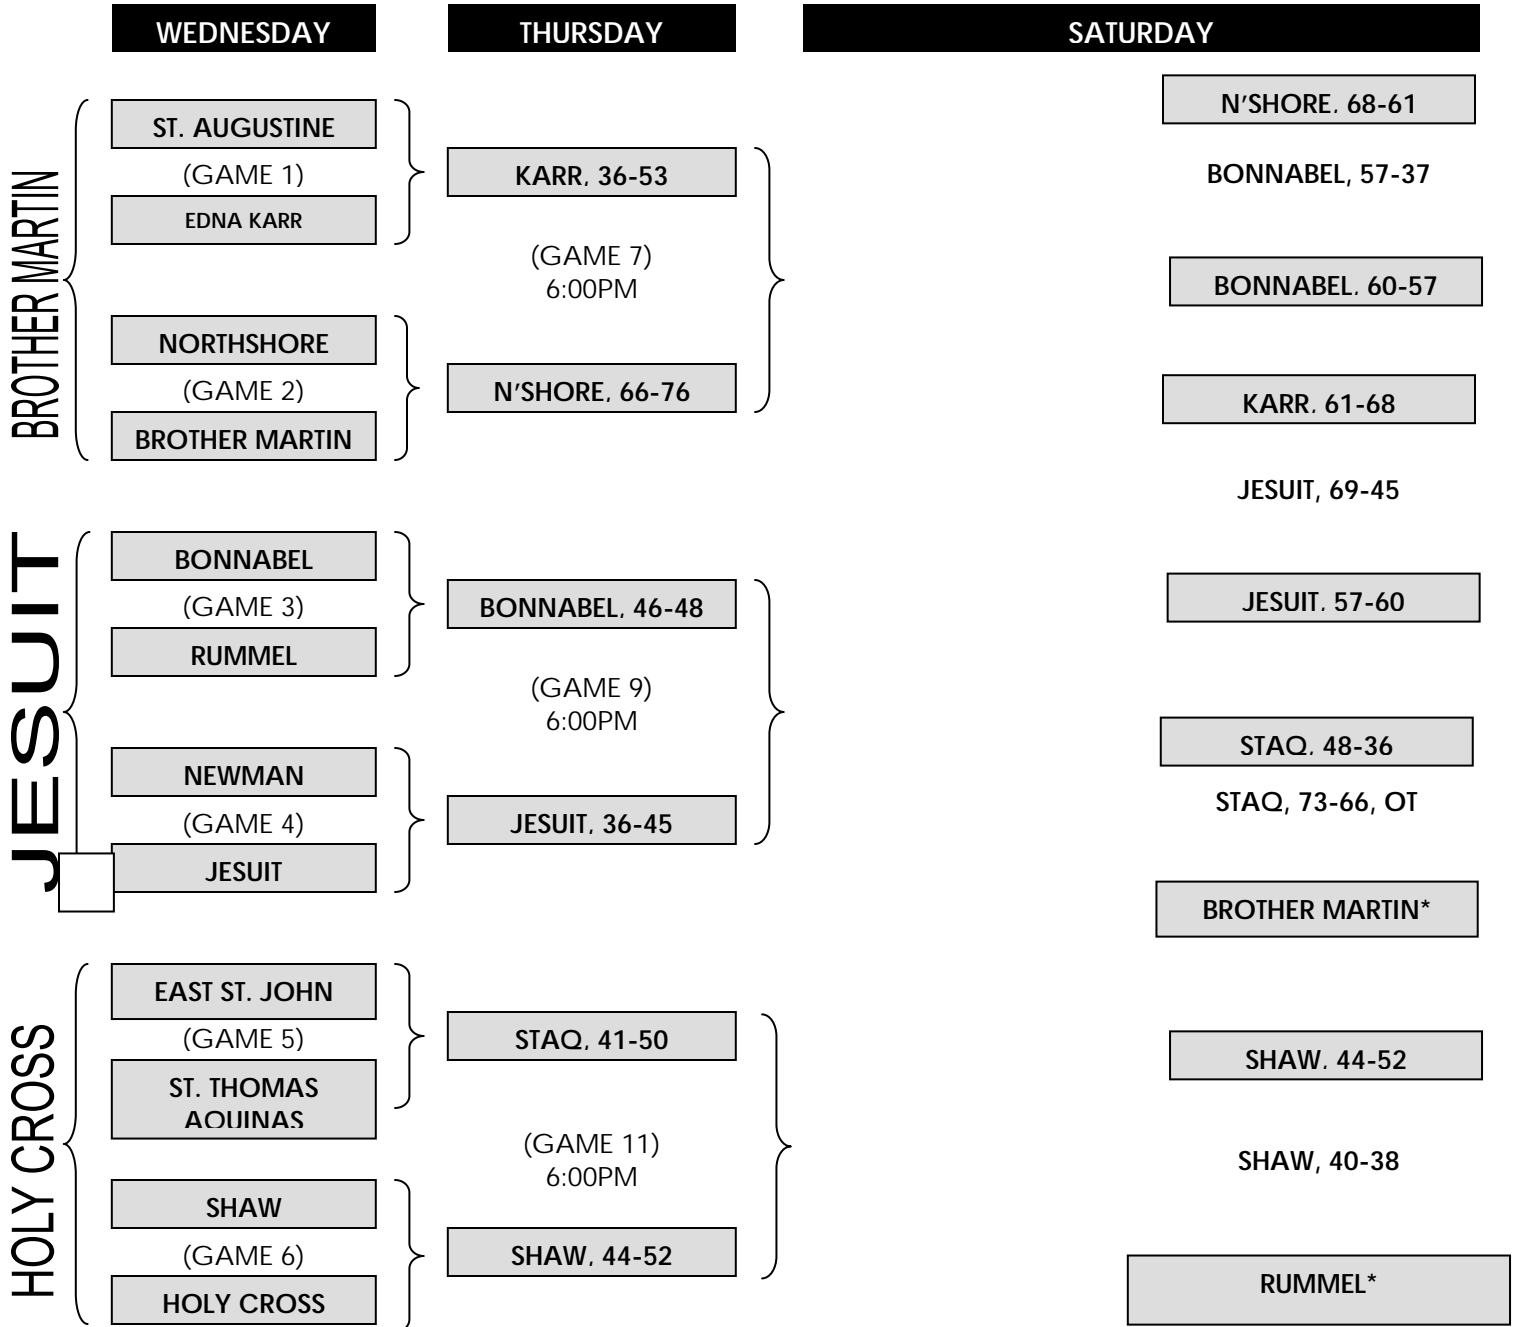

# WINNING BRACKET

WEDNESDAY: 1<sup>st</sup> GAME 6:00PM - 2<sup>nd</sup> GAME 7:30PM

\* TEAM DECIDED BY WILD CARD RESULTS

# LOSING BRACKET

WEDNESDAY: 1<sup>st</sup> GAME 6:00PM - 2<sup>nd</sup> GAME 7:30PM

\* TEAMS DECIDED BY WILD CARD RESULTS