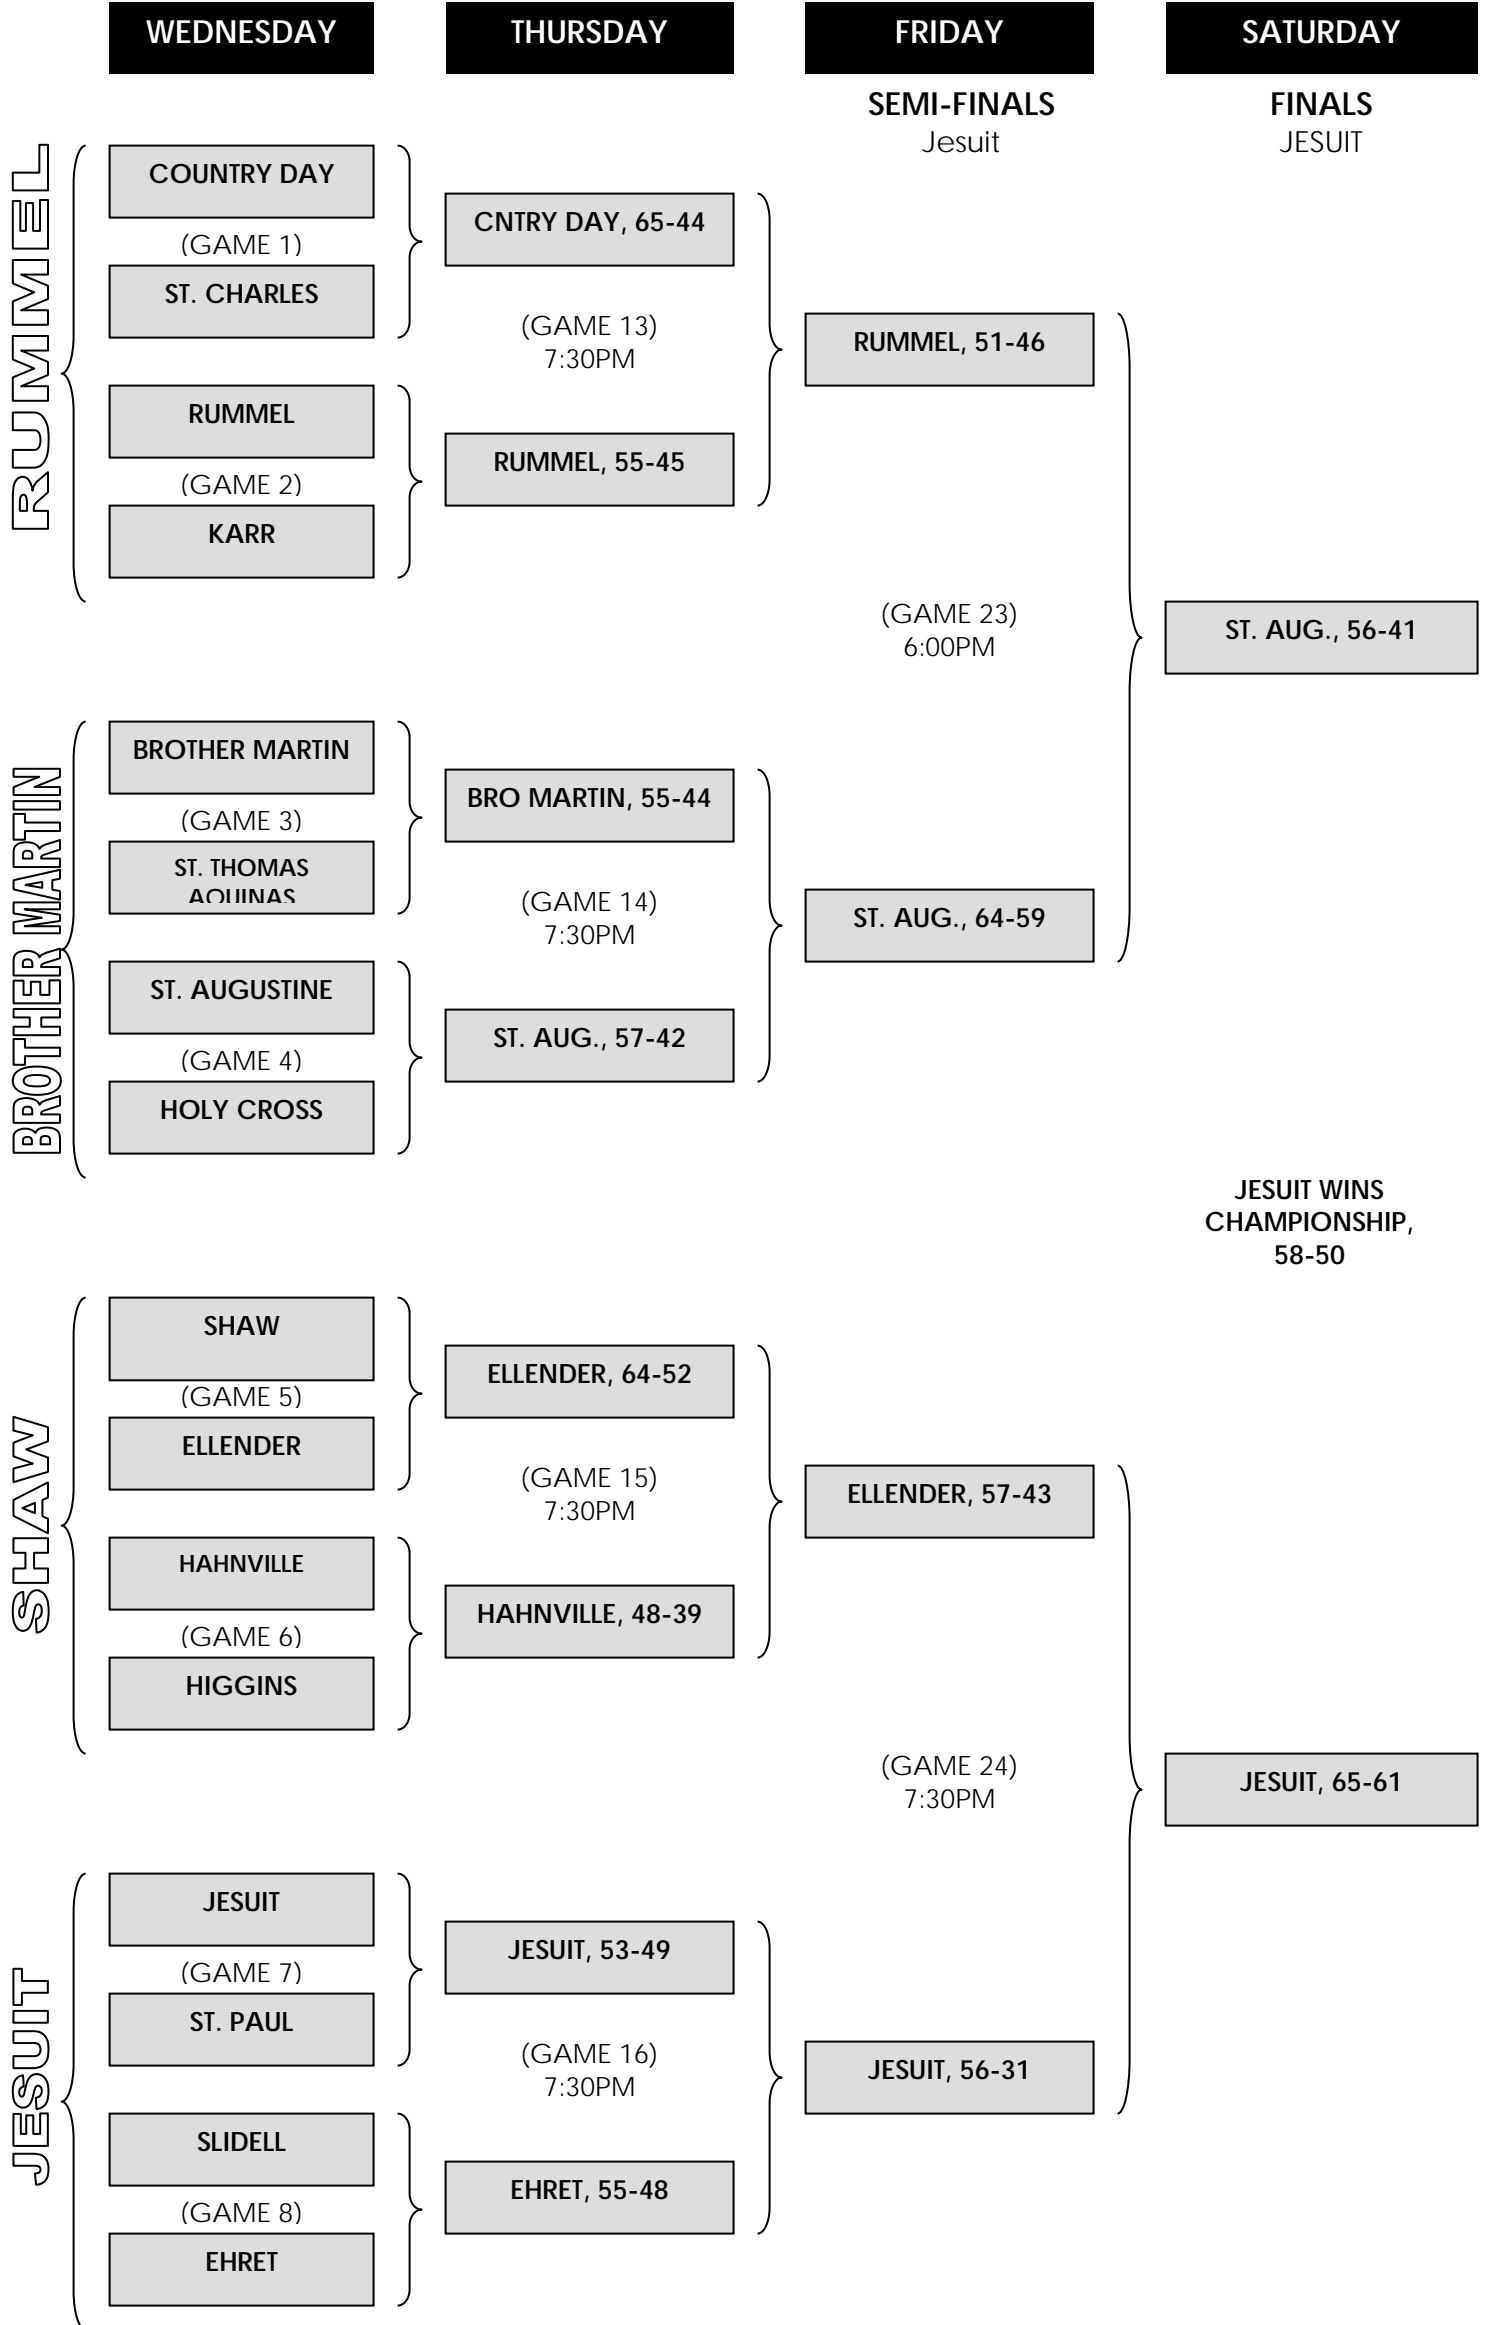

WINNING BRACKET

WEDNESDAY & THURSDAY: 1st GAME 6:00PM - 2nd GAME 7:30PM

JESUIT WINS CHAMPIONSHIP, 58-50

LOSING BRACKET

WEDNESDAY: 1st GAME 6:00PM - 2nd GAME 7:30PM

WEDNESDAY

THURSDAY

SATURDAY